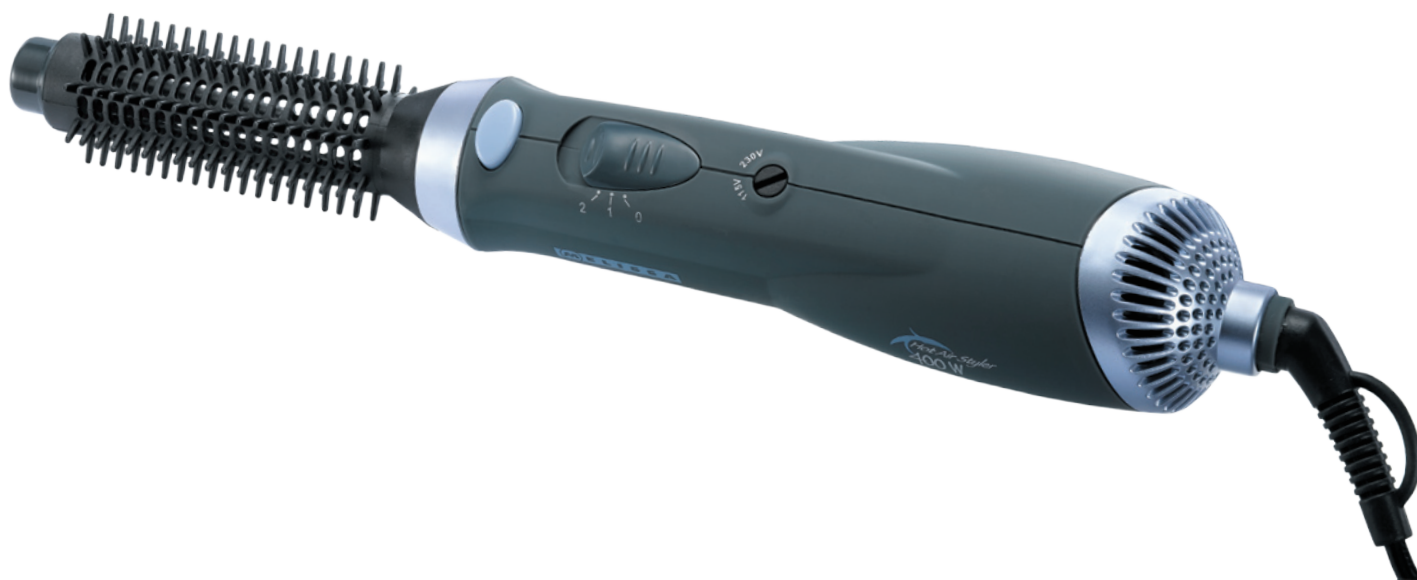

# MELISSA

635-081

#### product specifications:

art. no.:	635-081
color:	grey
voltage:	120/230 V
power:	400 watt
product meas. (HxWxD):	30x5x5 cm.
gift box meas. (HxWxD):	36x7.5x5.5 cm.
netto weight:	0.29 kg.
gross weight:	0.355 kg.

#### Aircurler

- 2 speed setting
- Dual voltage 120/230 v
- 360 degree swivel cord
- Hanging loop
- Soft touch finish
- 2 soft anti-skid rubber padson the bottom